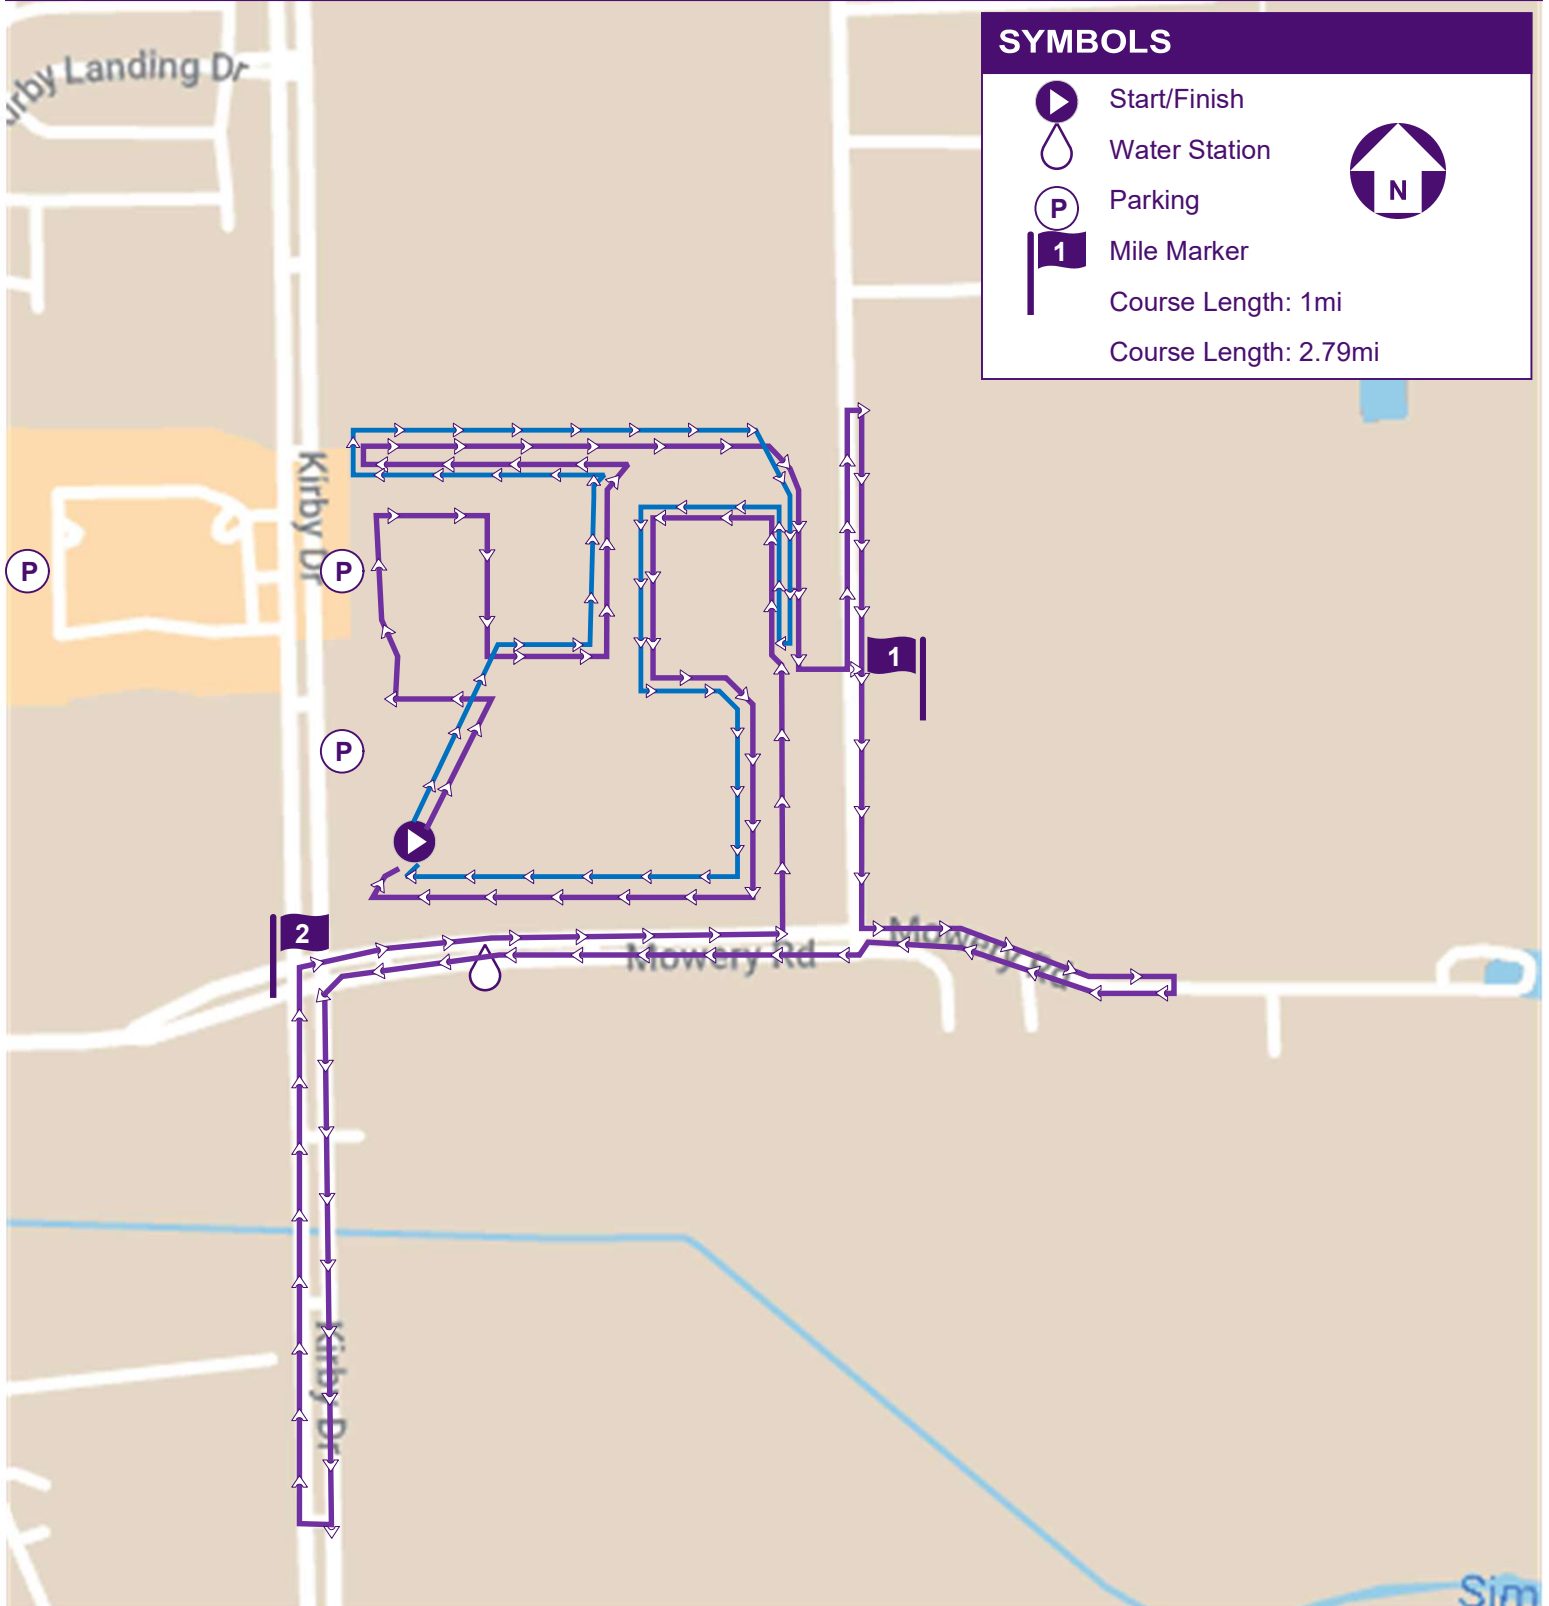

PANCREATIC
CANCER
ACTION
NETWORK

PanCAN PURPLE STRIDE

HOUSTON

Saturday April 30, 2022

Houston Sports Park

12131 Kirby Dr Houston TX 77045

Registration Opens 7:00 AM

Walk Starts 8:30 AM

TAKING STEPS TOGETHER TO END PANCREATIC CANCER

SYMBOLS

Start/Finish

Water Station

Parking

Mile Marker

Course Length: 1mi

Course Length: 2.79mi